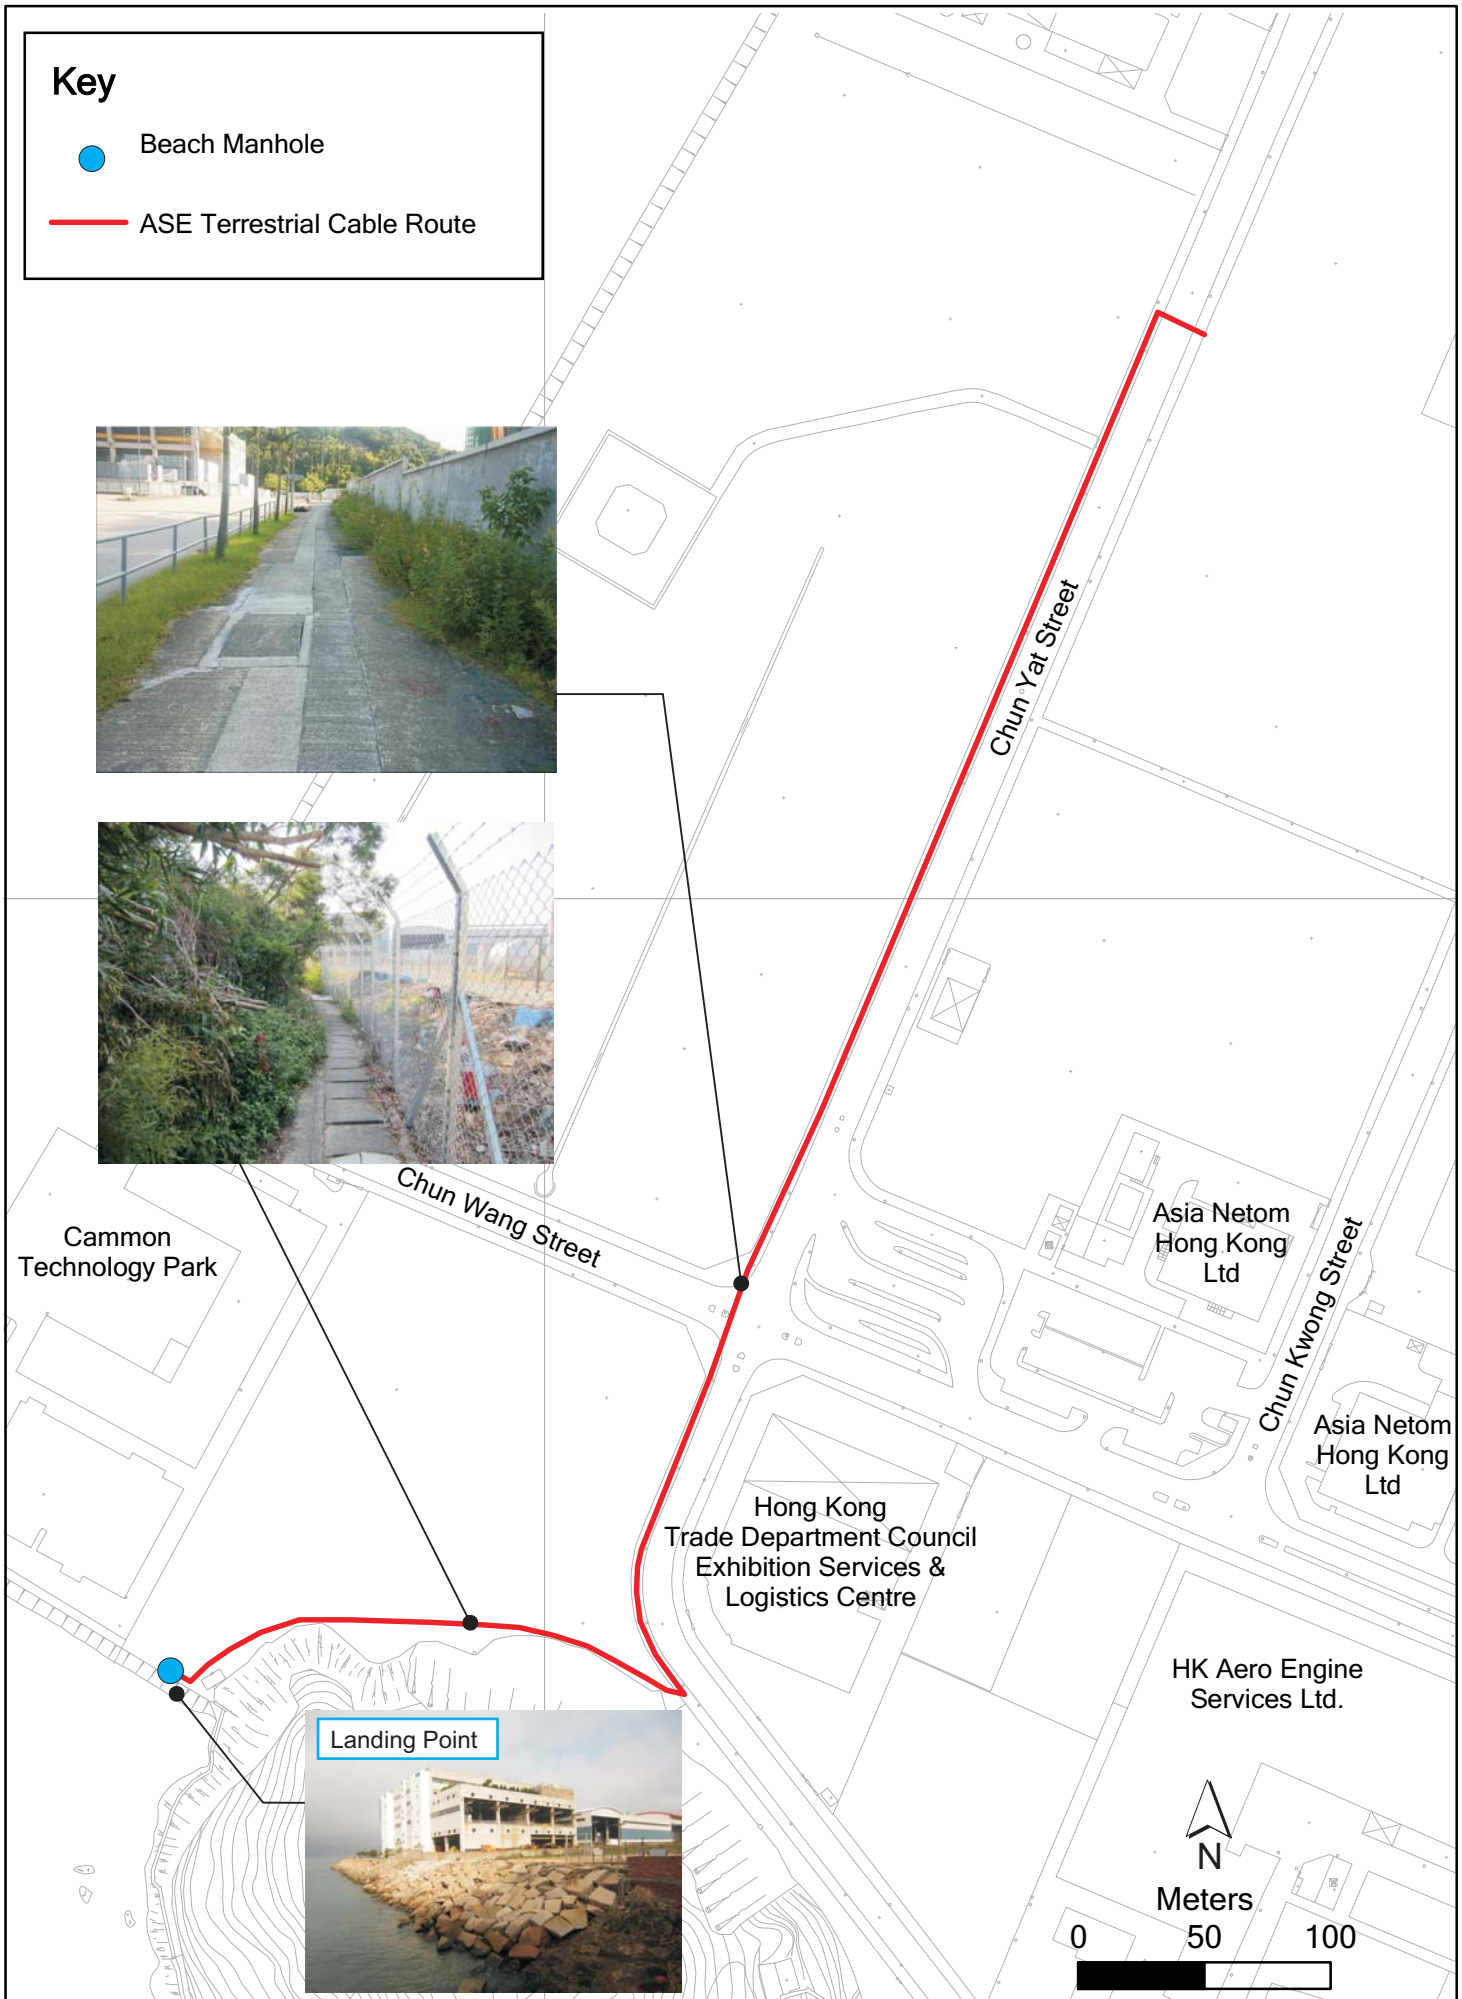

Key

Beach Manhole

ASE Terrestrial Cable Route

Annex B

Location of ASE Landing Site and Terrestrial Cable Route

File: 0171870a (0122859_ASE_Landing_Site_and_Route.mxd)
Date: 21/12/2012

Environmental Resources Management